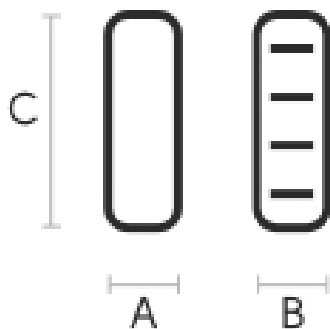

Dimensioni

| | A (cm) (inch) | B (cm) (inch) | C (cm) (inch) |
|-----------------------------|------------------|------------------|------------------|
| Suite H30 | 30 | 55 | 55 |
| 55x55 (cm) (inch) | 11.8 | 21.7 | 21.7 |
| Suite H40 | 40 | 55 | 55 |
| 55x55 (cm) (inch) | 15.7 | 21.7 | 21.7 |
| Suite H50 | 50 | 55 | 55 |
| 55x55 (cm) (inch) | 19.7 | 21.7 | 21.7 |
| Suite H30 | 30 | 70 | 35 |
| 70x35 (cm) (inch) | 11.8 | 27.6 | 13.8 |

| | A (cm) | B (cm) | C (cm) |
|-------------------|---------------|---------------|---------------|
| | (inch) | (inch) | (inch) |
| Suite H40 | | | |
| 70x35 (cm) | 40 | 70 | 35 |
| (inch) | 15.7 | 27.6 | 13.8 |
| Suite H50 | | | |
| 70x35 (cm) | 50 | 70 | 35 |
| (inch) | 19.7 | 27.6 | 13.8 |

Volume 0.2 mc

Colli 1

| | A (cm) (inch) | B (cm) (inch) | C (cm) (inch) |
|---------------------------|------------------|------------------|------------------|
| Suite H30 | 30 | 55 | 55 |
| Ø55 (cm) (inch) | 11.8 | 21.7 | 21.7 |
| Suite H40 | 40 | 55 | 55 |
| Ø55 (cm) (inch) | 15.7 | 21.7 | 21.7 |
| Suite H50 | 50 | 55 | 55 |
| Ø55 (cm) (inch) | 19.7 | 21.7 | 21.7 |

Rivestimento

Frassino tinto (11 Colori)

Dimensioni

Dati volumetrici

Peso 70 Kg
Volume 1.10 mc
Colli 1

| A (cm) | B (cm) | C (cm) |
|---------------|---------------|---------------|
| (inch) | (inch) | (inch) |
| 38.6 | 120 | 200 |
| 15.2 | 47.2 | 78.7 |