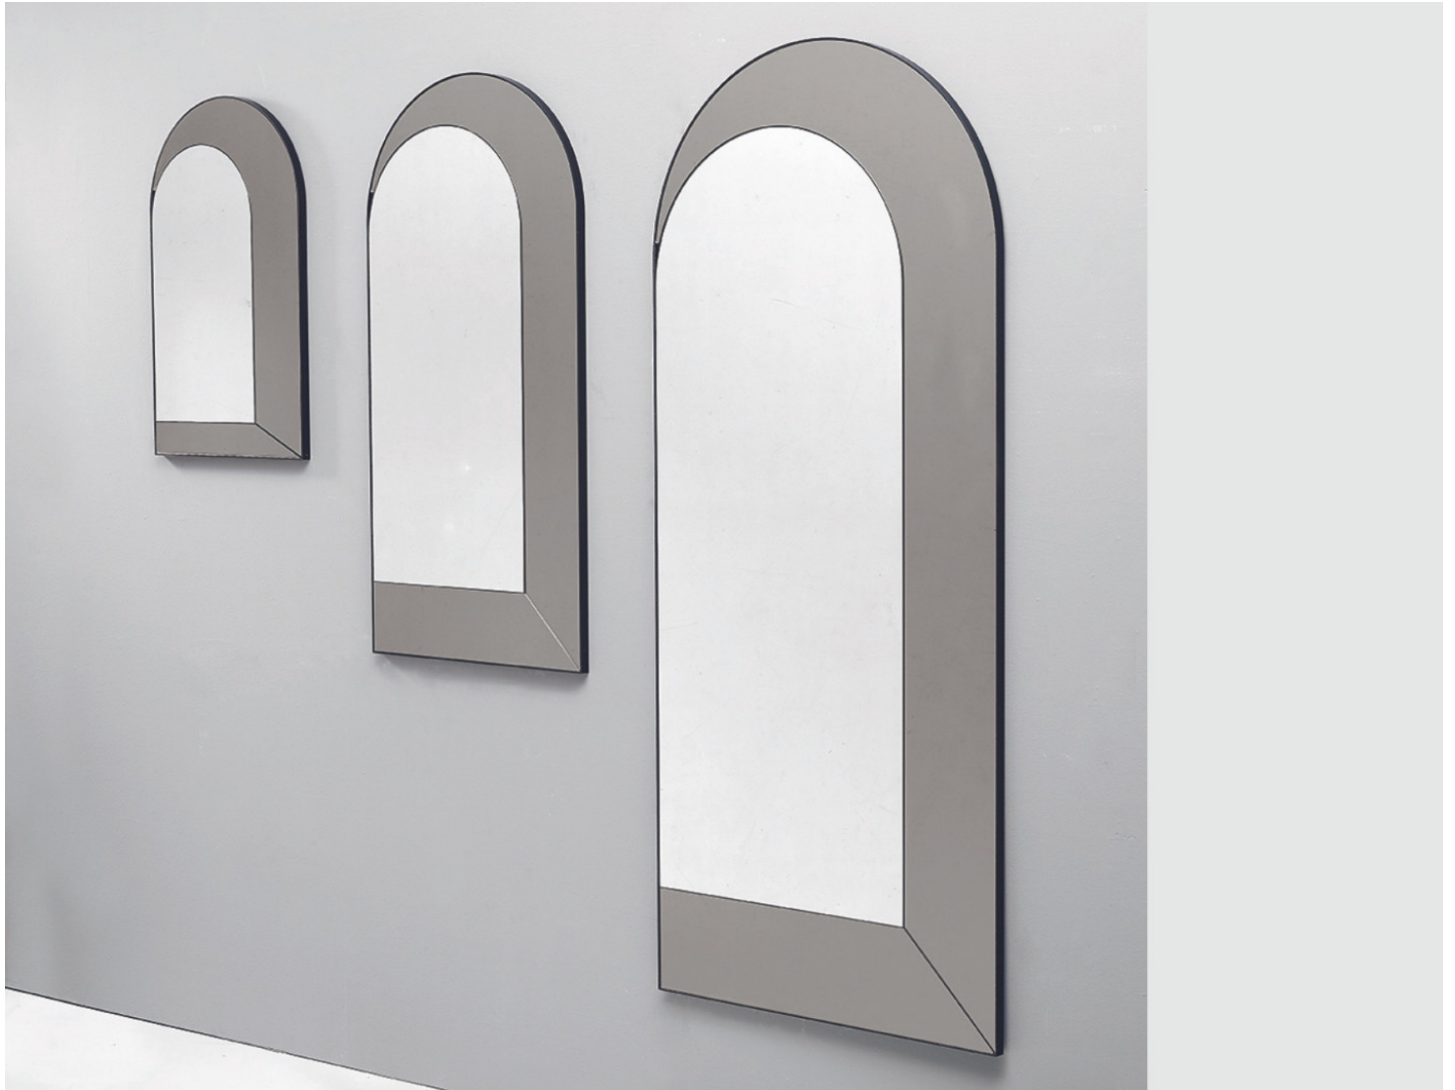

MIDJ

Collection Peek

design Studio Pastina — 2019

Peek

Couleurs et matériaux

Dimensions

	A (cm) (inch)	B (cm) (inch)	C (cm) (inch)
Peek S			
(cm)	78.5	48.5	2.1
(inch)	30.9	19.1	0.8
Peek M			
(cm)	118.5	58.5	2.1
(inch)	46.7	23	0.8
Peek L			
(cm)	178	78	2.1
(inch)	70.1	30.7	0.8