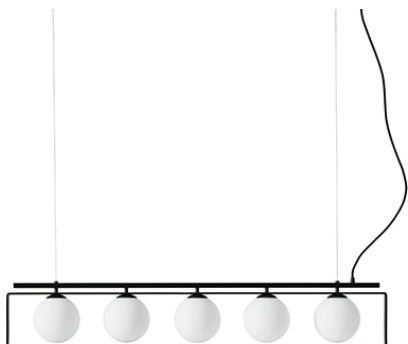

MIDJ

Suspense suspension

design Studio F+B Design, 2020

Suspense diffused and direct light lamp. The spheres that make up the diffuser are made of mouth blown glass. Five satin glass spheres slide inside a black rectangle, in an exercise of timeless shapes.

The chandelier is fixed to the ceiling with two steel suspension cables and mechanical attachment, the electric cable is covered in black silk. Ceiling rose included.

Colors and Materials

Structure

Black steel

Dimensions

	cm	inch
A	20	7.9
B	120	47.2
C	15	5.9

Volumetric Details

Weight 11.25 Kg
Volume 0.114 mc
Package 1

Certifications

CE

Classe I

Downloads