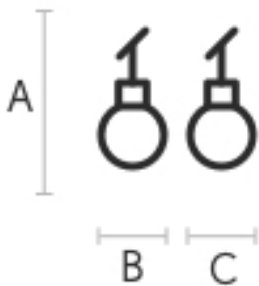

The electric suspension cable is covered in black silk with a length of 2.5 m. Black metal ceiling rose. Available multi-canopy and decentralization kit to create compositions of several lamps, up to 6 pieces.

#### Dimensions

A (cm)	B (cm)	C (cm)
26	22	22
10.2	8.7	8.7