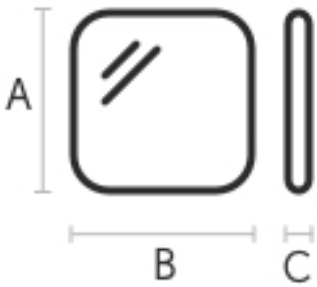

MIDJ

Spot M Mirror

design Nicola Bonriposi, 2020

Spot wall mirror with beveled edge. The mirror can be installed vertically or rotated 90°.

The Spot collection includes three mirrors with organic shapes available in three different sizes.

Colors and Materials

Dimensions

Volumetric Details

Weight 28 Kg
Volume 0.09 mc
Package 1

A (cm)	B (cm)	C (cm)
110	91.4	2.2
43.3	36	0.9