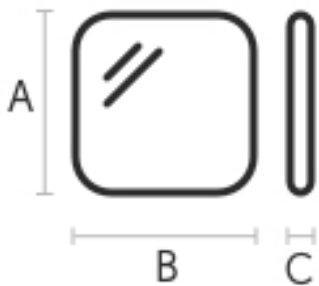

## Spot M Mirror

design Nicola Bonriposi, 2020

Spot wall mirror with beveled edge. The mirror can be installed vertically or rotated 90°.

The Spot collection includes three mirrors with organic shapes available in three different sizes.

#### Dimensions

#### Volumetric Details

**Weight** 28 Kg  
**Volume** 0.09 mc  
**Package** 1

A (cm)	B (cm)	C (cm)
110	91.4	2.2
43.3	36	0.9