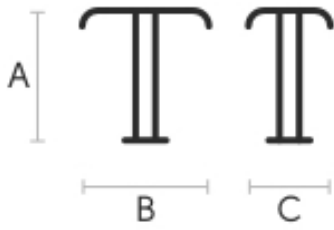

Red steel

Sage green metal

White hpl black core

Black hpl

Hpl cemento

Hpl corten

White hpl white core

## Dimensions

A (cm)	B (cm)	C (cm)
(inch)	(inch)	(inch)

<b>Ola/4 (cm)</b>	74	72	72
(inch)	29.1	28.3	28.3