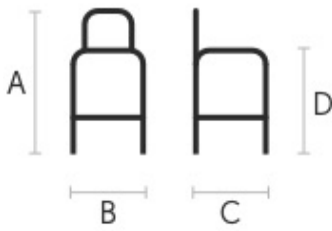

Dimensions

Volumetric Details

Weight 11 Kg
Volume 0.32 mc
Package 1

	cm	inch
A	97	38.2
B	50	19.7
C	54	21.2
D	65	25.6

Materials Certifications

Tuscan Hide

Tuscan Hide does not fear to get aged since the oldest it gets the more unique it becomes.