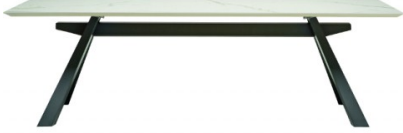

Volumetric Details

Weight 116 Kg
Volume 0.37 mc
Package 5

Zeus MT Table

Colors and Materials

Structure

Grafite metal

Top

Veneered flamed walnut, Natural oak veneered, Solid oak straight edge, Solid walnut bark edge, Extraclear transparent glass, Glossy white calacatta marble crystalceramic, Glossy greek black marble crystalceramic, Noir desir glossy marble crystalceramic, Matt calacatta marble crystalceramic, Tinos green matt marble crystalceramic, Noir desir matt marble crystalceramic, Marble (4 Colors), Beige travertino romano marble (1 color), Black marquina marble (1 color), Green tinos marble (1 color), White calacatta vagli marble (1 color), Cristalceramica marmo statuario bianco opaco, Marble calacatta black bushhammered crystalceramic